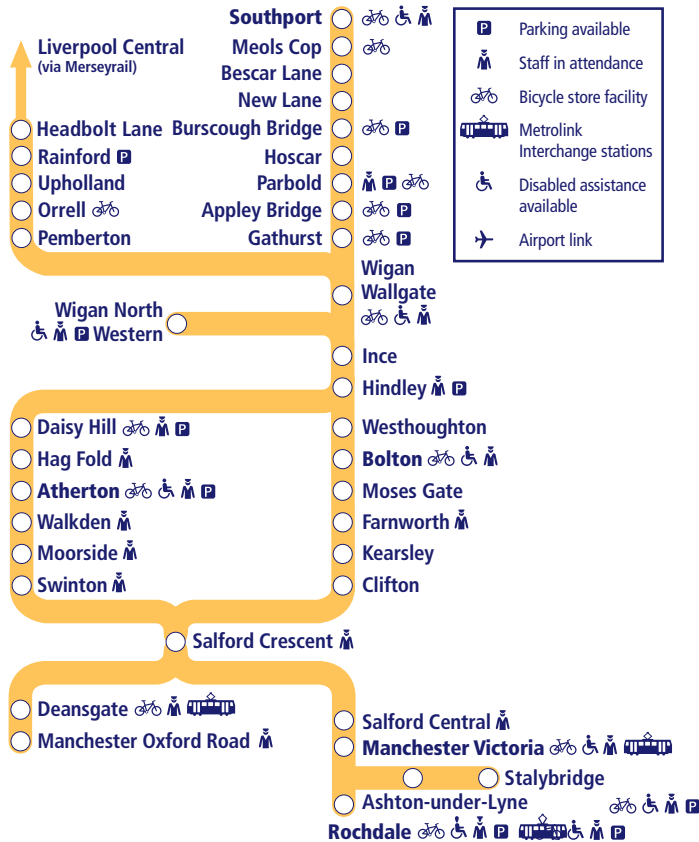

Train times

2 June – 14 December 2024

14

Manchester to Southport and Headbolt Lane

This timetable is a summary of train services between **Southport/Headbolt Lane** and **Manchester/Stalybridge**. Other services run between **Bolton and Manchester** (Timetable 11), and **Manchester Piccadilly and Manchester Airport**.

How to read this timetable

Look down the left hand column for your departure station. Read across until you find a suitable departure time. Read down the column to find the arrival time at your destination. Through services are shown in bold type (this means you won't have to change trains). Connecting services are shown in light type. If you travel on a connecting service, change at the next station shown in bold or if you arrive on a connecting service, change at the last station shown in bold, unless a footnote advises otherwise.

Minimum connection times

All stations have a minimum connection time of 5 minutes unless stated. Manchester Piccadilly 10 minutes, Liverpool Central 10 minutes.

Community Rail Partnerships and community groups

TrainTracker™

For up to date travel information and live departures direct to your mobile, text your station **name** or **location code** to **8 49 50**.

Customers with disabilities or restricted mobility are encouraged to contact our **Customer Experience Centre** who will book assistance for you.