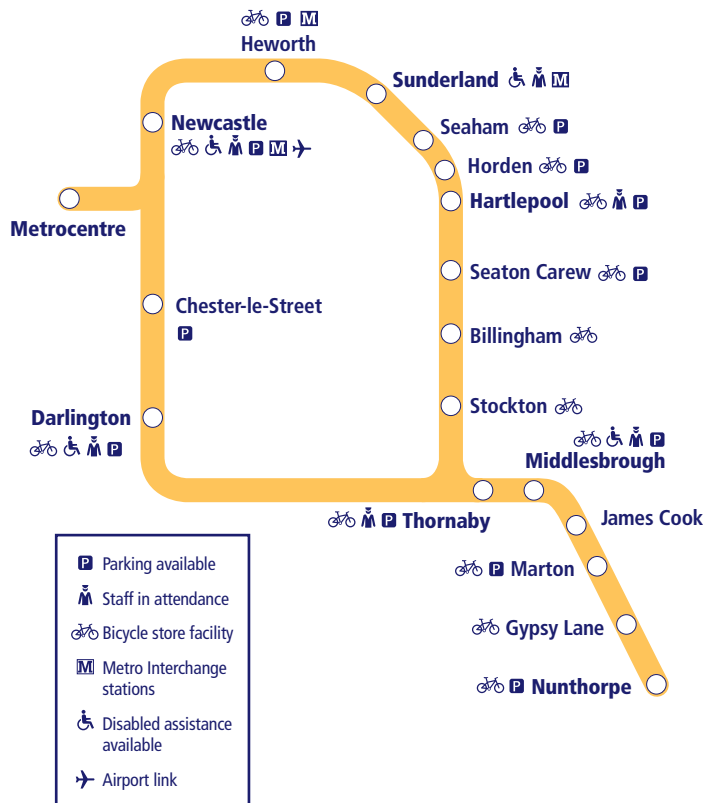

Train times

2 June – 14 December 2024

2

Nunthorpe and Middlesbrough to Newcastle and Metrocentre

This timetable is a summary of our train services between **Nunthorpe, Middlesbrough, Newcastle and Metrocentre**. Other trains run between **Newcastle and Metrocentre, Newcastle and Darlington**, and Metro trains run between **Newcastle and Sunderland**.

Services between **Newcastle and Sunderland** are run for NEXUS.

How to read this timetable

Look down the left hand column for your departure station. Read across until you find a suitable departure time. Read down the column to find the arrival time at your destination. Through services are shown in bold type (this means you won't have to change trains). Connecting services are shown in light type. If you travel on a connecting service, change at the next station shown in bold or if you arrive on a connecting service, change at the last station shown in bold, unless a footnote advises otherwise.

TrainTracker™

For up to date travel information and live departures direct to your mobile, text your station **name** or **location code** to **8 49 50**.

Customers with disabilities or restricted mobility are encouraged to contact our **Customer Experience Centre** who will book assistance for you.