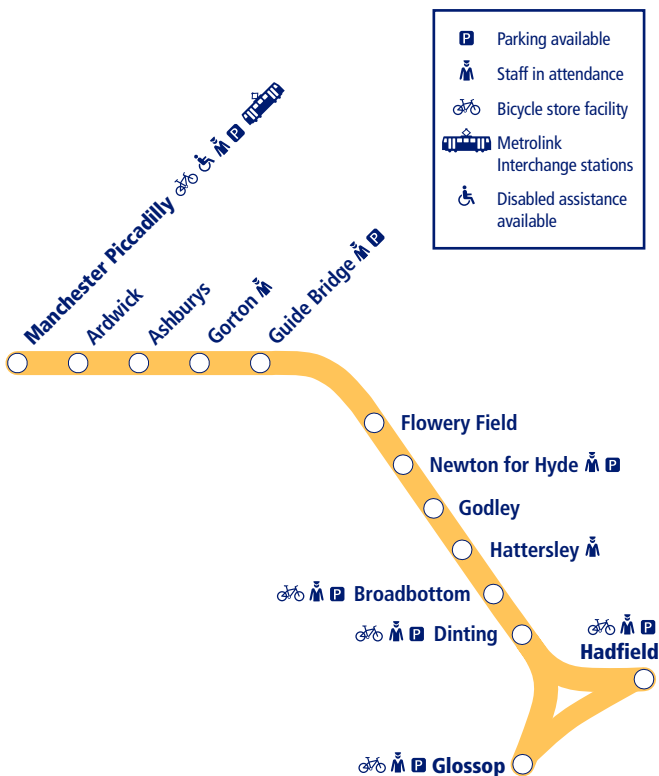

Train times

2 June – 14 December 2024

24

Manchester to Hadfield and Glossop

NORTHERN

Go do your thing