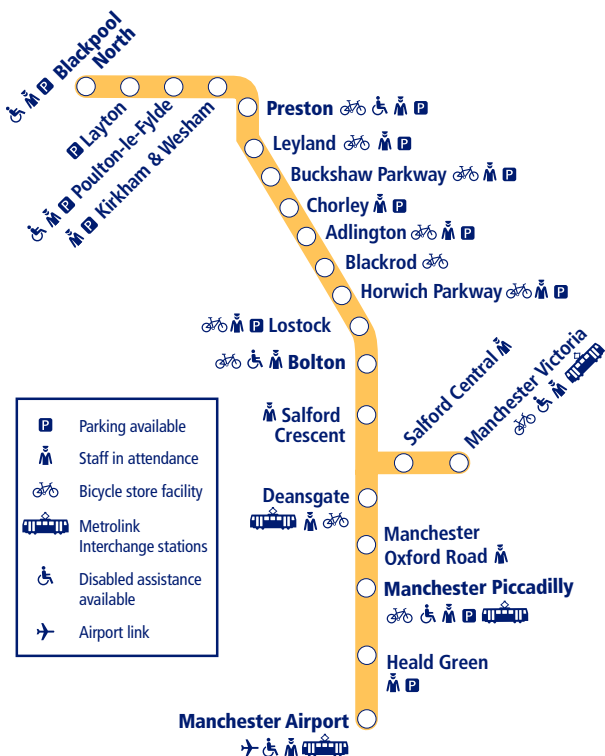

Train times

2 June – 14 December 2024

27

Blackpool North to Manchester Victoria/Manchester Airport.

NORTHERN

Go do your thing

This timetable shows all Northern services between **Blackpool North and Manchester**, including through services to **Manchester Airport**.

How to read this timetable

Look down the left hand column for your departure station. Read across until you find a suitable departure time. Read down the column to find the arrival time at your destination. Through services are shown in bold type (this means you won't have to change trains). Connecting services are shown in light type. If you travel on a connecting service, change at the next station shown in bold or if you arrive on a connecting service, change at the last station shown in bold, unless a footnote advises otherwise.

TrainTracker™

For up to date travel information and live departures direct to your mobile, text your station **name** or **location code** to **8 49 50**.

Customers with disabilities or restricted mobility are encouraged to contact our **Customer Experience Centre** who will book assistance for you.