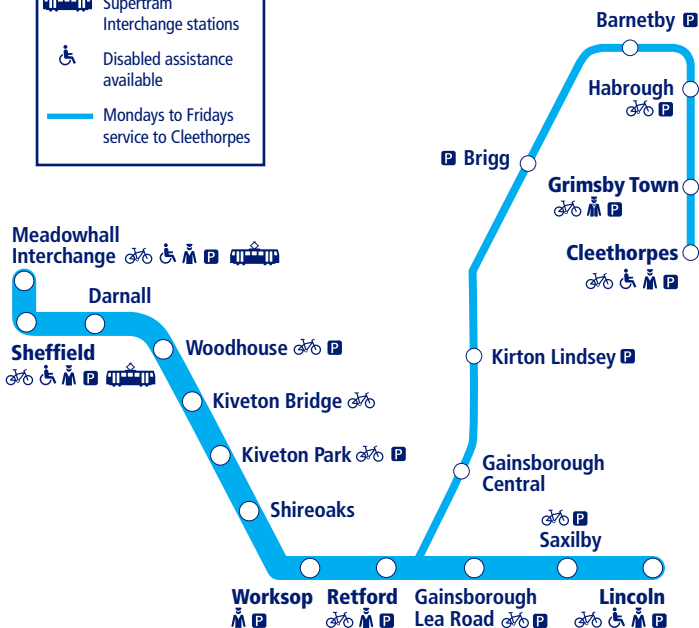

Train times

32

10 December 2023 –
1 June 2024

Sheffield to Gainsborough to Lincoln/Cleethorpes

- Parking available
- Staff in attendance
- Bicycle store facility
- Supertram Interchange stations
- Disabled assistance available
- Mondays to Fridays service to Cleethorpes

NORTHERN

Go do your thing

This timetable shows the Northern service between **Sheffield and Lincoln**.

How to read this timetable

Look down the left hand column for your departure station. Read across until you find a suitable departure time. Read down the column to find the arrival time at your destination. Through services are shown in bold type (this means you won't have to change trains). Connecting services are shown in light type. If you travel on a connecting service, change at the next station shown in bold or if you arrive on a connecting service, change at the last station shown in bold, unless a footnote advises otherwise.