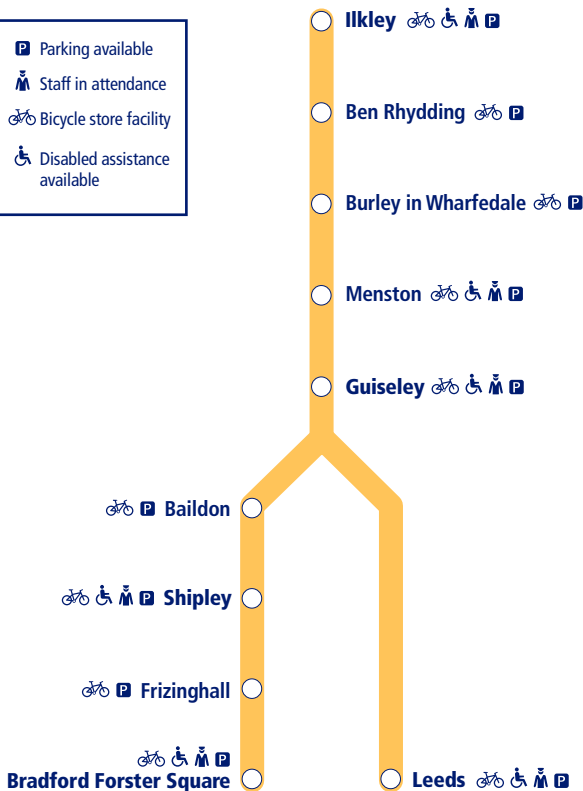

Train times

2 June – 14 December 2024

39

Ilkley to Leeds and Bradford Forster Square (Wharfedale Line)

 Parking available

 Staff in attendance

 Bicycle store facility

 Disabled assistance available

NORTHERN

Go do your thing

This timetable shows all train services between **Ilkley and Leeds/Bradford Forster Square**.

How to read this timetable

Look down the left hand column for your departure station. Read across until you find a suitable departure time. Read down the column to find the arrival time at your destination. Through services are shown in bold type (this means you won't have to change trains). Connecting services are shown in light type. If you travel on a connecting service, change at the next station shown in bold or if you arrive on a connecting service, change at the last station shown in bold, unless a footnote advises otherwise.

TrainTracker™

For up to date travel information and live departures direct to your mobile, text your station **name** or **location code** to **8 49 50**.

Customers with disabilities or restricted mobility are encouraged to contact our **Customer Experience Centre** who will book assistance for you.