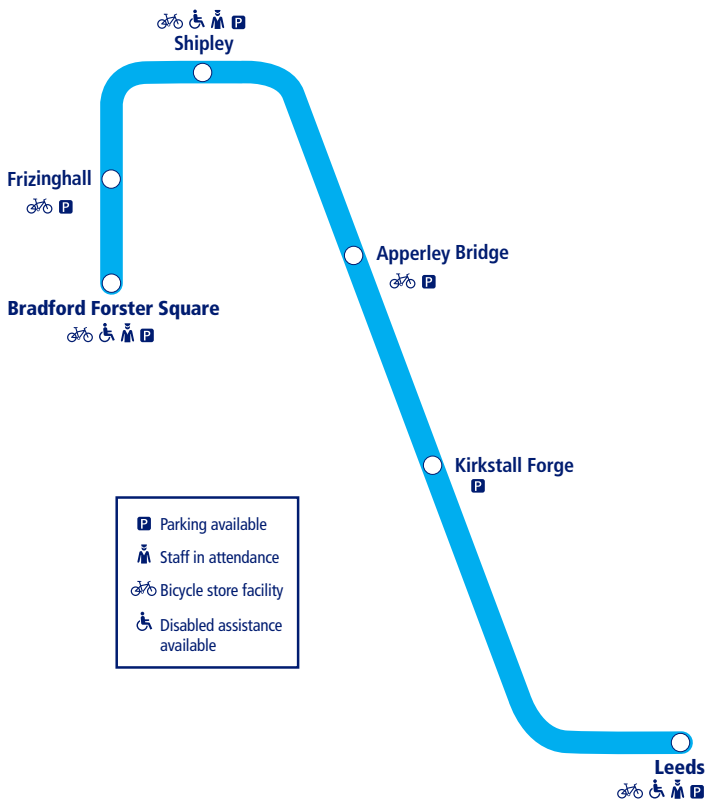

Train times

46

10 December 2023 –
1 June 2024

Bradford Forster Square to Leeds

NORTHERN

Go do your thing

This timetable shows all Northern services between **Leeds and Bradford Forster Square**.

How to read this timetable

Look down the left hand column for your departure station. Read across until you find a suitable departure time. Read down the column to find the arrival time at your destination. Through services are shown in bold type (this means you won't have to change trains). Connecting services are shown in light type. If you travel on a connecting service, change at the next station shown in bold or if you arrive on a connecting service, change at the last station shown in bold, unless a footnote advises otherwise.

TrainTracker™

For up to date travel information and live departures direct to your mobile, text your station **name** or **location code** to **8 49 50**.

Customers with disabilities or restricted mobility are encouraged to contact our **Customer Experience Centre** who will book assistance for you.