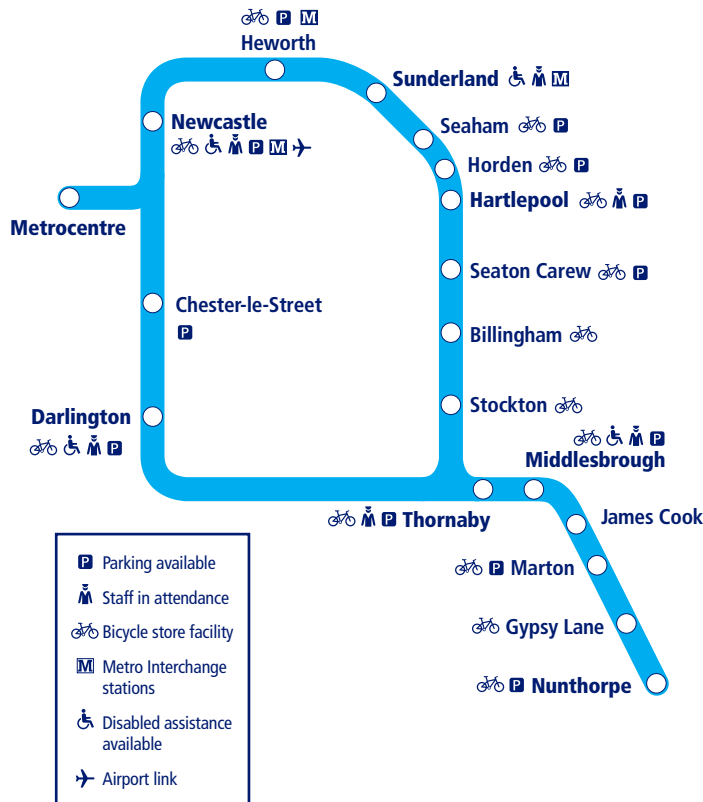

# Train times

## Nunthorpe and Middlesbrough to Newcastle and Metrocentre

This timetable is a summary of our train services between **Nunthorpe, Middlesbrough, Newcastle and Metrocentre**. Other trains run between **Newcastle and Metrocentre, Newcastle and Darlington**, and Metro trains run between **Newcastle and Sunderland**.