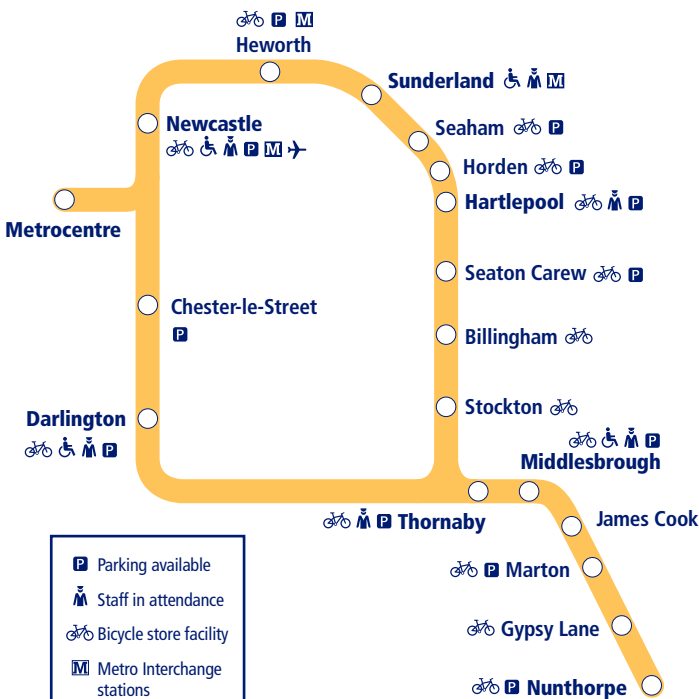

Train times

2 June – 14 December 2024

2

Nunthorpe and Middlesbrough to Newcastle and Metrocentre

- Parking available
- Staff in attendance
- Bicycle store facility
- Metro Interchange stations
- Disabled assistance available
- Airport link

NORTHERN

Go do your thing