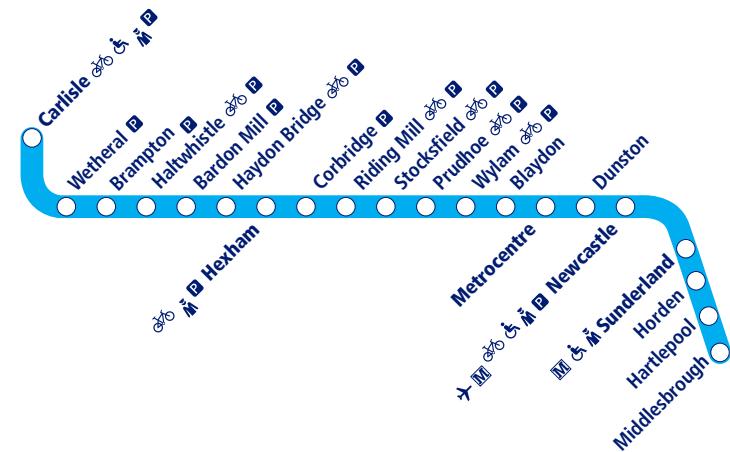

# Train times

## Sunderland and Newcastle to Hexham and Carlisle

- Parking available
- Staff in attendance
- Bicycle store facility
- Metro Interchange stations
- Disabled assistance available
- Airport link

This timetable shows all train services between **Newcastle, Hexham and Carlisle**.