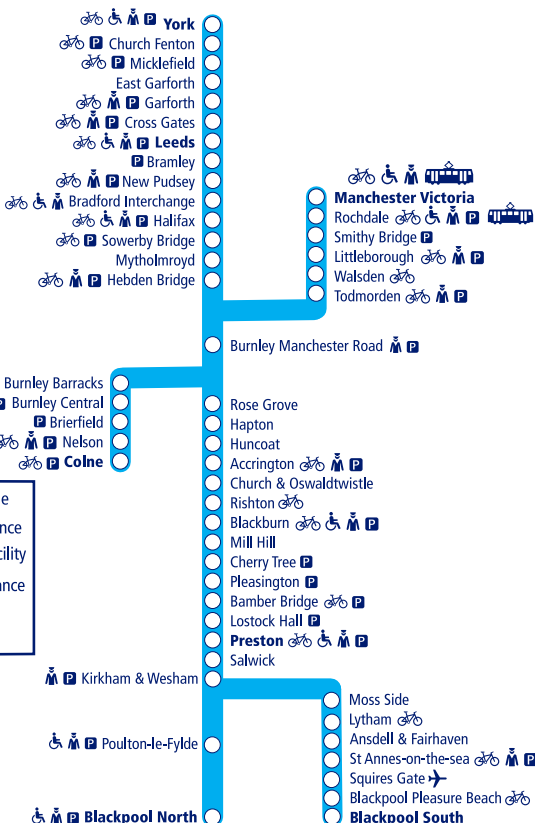

Train times

9

10 December 2023 –
1 June 2024

York, Leeds and Colne to Preston and Blackpool

- Parking available
- Staff in attendance
- Bicycle store facility
- Disabled assistance available
- Airport link

NORTHERN

Go do your thing

This timetable shows all our train services between **Colne and Preston/Blackpool**, and between **York/Leeds and Blackpool**. For trains between **Clitheroe, Blackburn and Manchester Victoria** see Timetable 12. The Northern service between **Blackpool and Preston** is shown in Timetable 13.

How to read this timetable

Look down the left hand column for your departure station. Read across until you find a suitable departure time. Read down the column to find the arrival time at your destination. Through services are shown in bold type (this means you won't have to change trains). Connecting services are shown in light type. If you travel on a connecting service, change at the next station shown in bold or if you arrive on a connecting service, change at the last station shown in bold, unless a footnote advises otherwise.