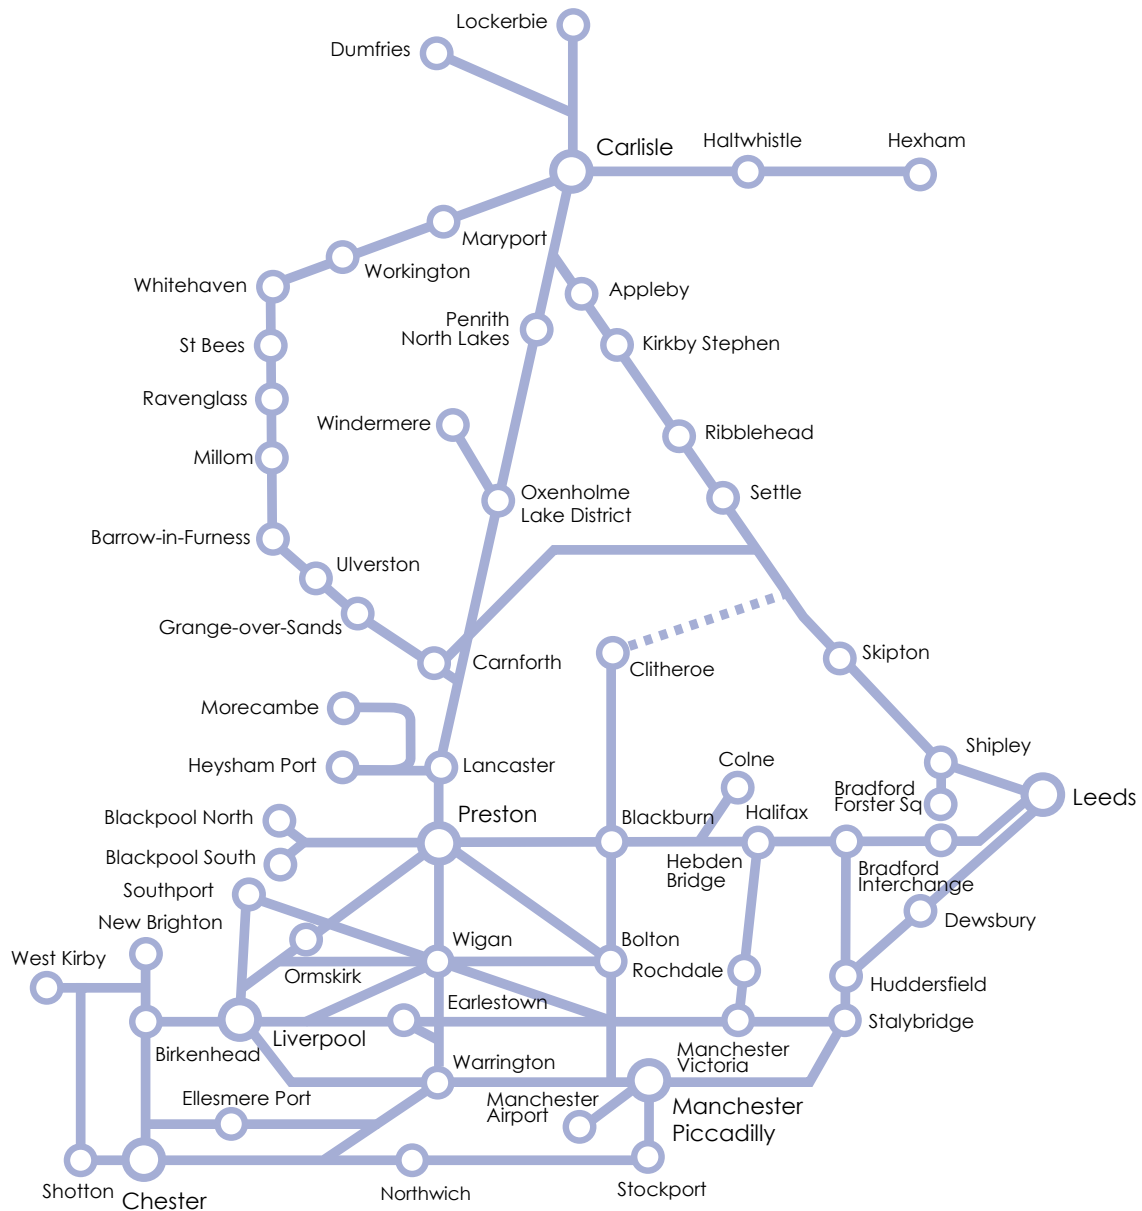

North West Rover route map

- Railway line**
- Limited service**

Valid from 2 January 2012