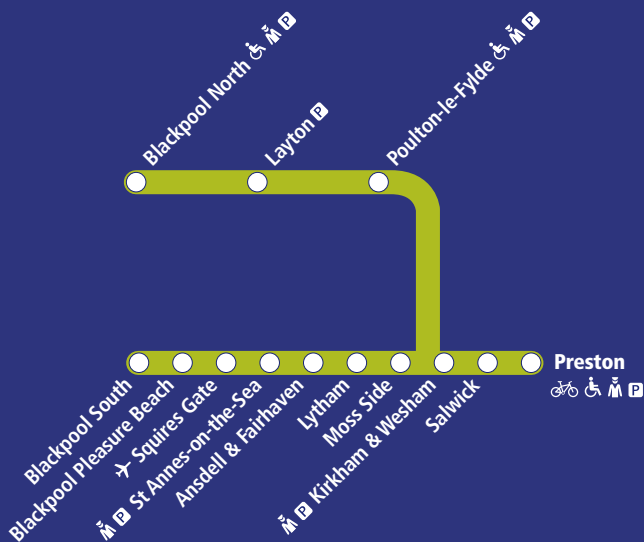

Preston to Blackpool