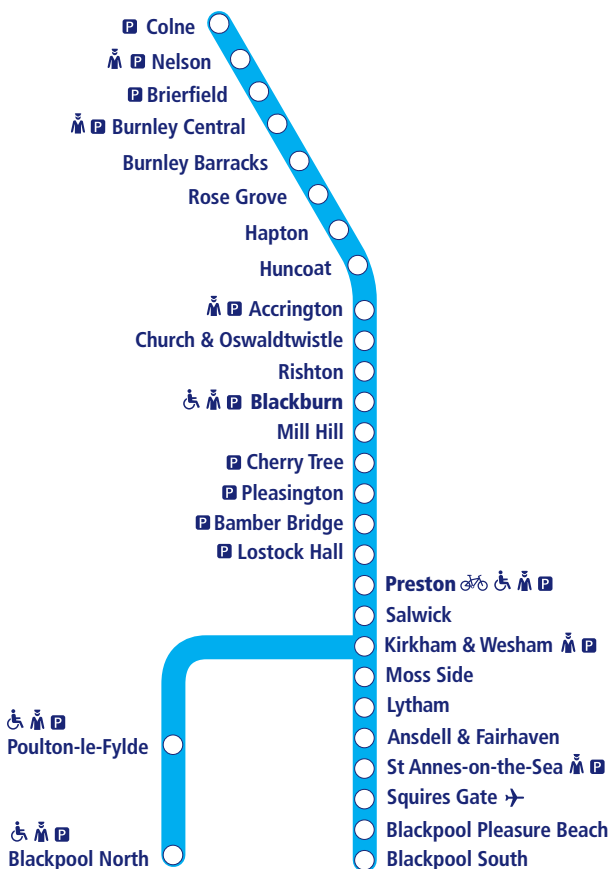

## Colne to Preston and Blackpool South

This timetable shows all train services between Colne and Preston/Blackpool. Trains between York/Leeds and Blackpool North are shown in Timetable 8. For trains between Clitheroe, Blackburn and Manchester Victoria see Timetable 12. The complete service between Blackpool and Preston is shown in Timetable 13.